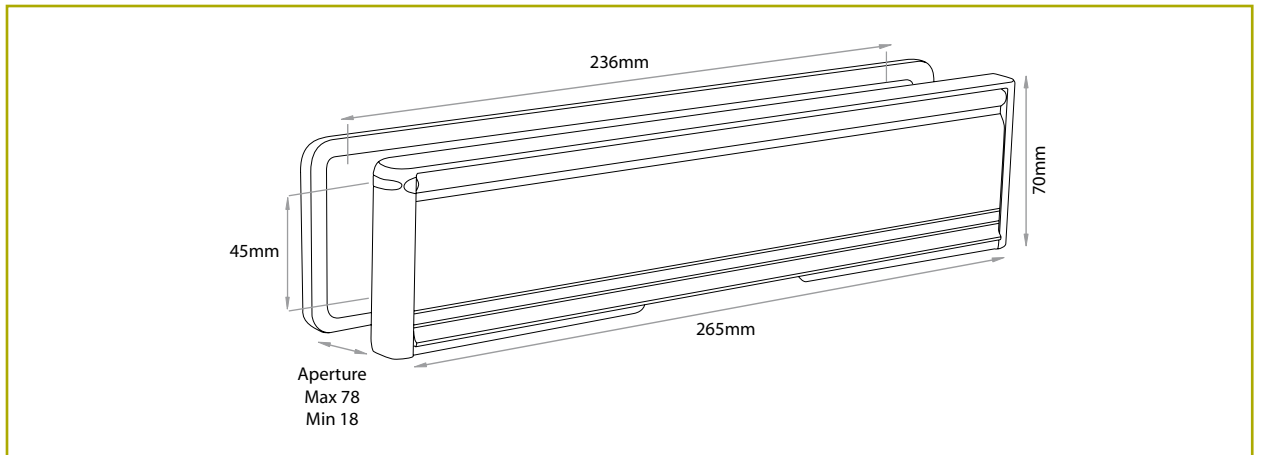

Welseal Standard Letterplate 10"

- Telescopic sleeves
- External gasket
- Double brush seal
- Internal sleeves
- External flap opens to 140 degrees
- Moulded finger slot for ease of opening

Radiused edges to the frame soften the appearance of this high performance letterplate.

Tunnel size 18/38 or 38/78mm.

Description *Part no.* *Box Qty*

Welseal 10" Letterplate Set

18/38mm Polished Gold	42.9230.01.100	25
18/38mm Black	42.9230.15.100	25
18/38mm White	42.9230.30.100	25
18/38mm Silver	42.9230.61.100	25
18/38mm Etched Gold	42.9230.63.100	25
18/38mm Polished Silver	42.9230.69.100	25

38/78mm Polished Gold	42.9230.01.200	25
38/78mm Black	42.9230.15.200	25
38/78mm White	42.9230.30.200	25
38/78mm Silver	42.9230.61.200	25
38/78mm Etched Gold	42.9230.63.200	25
38/78mm Polished Silver	42.9230.69.200	25

Silver

Gold

Black

White

Doorbolts Section
See pages 6 – 42

Door Knockers
See pages 96 – 98