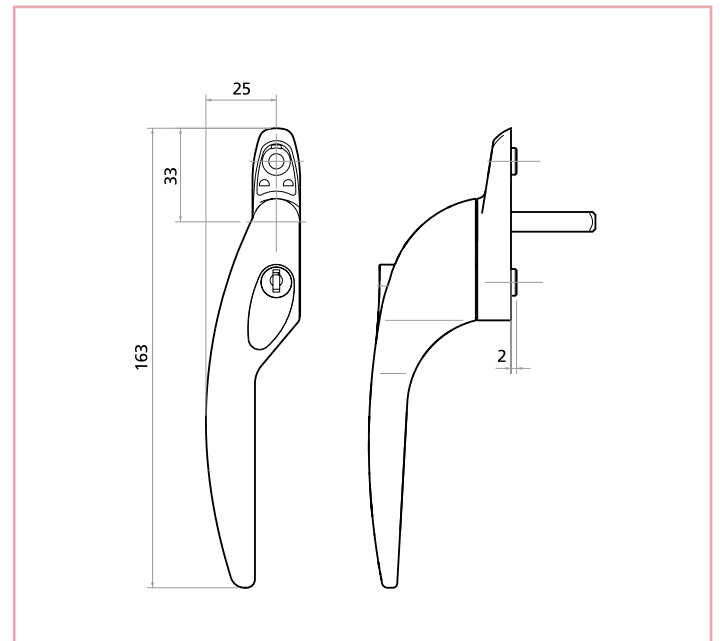

Vision

- Modern, ergonomic design for comfort
- Positive stop to ensure accurate in line closure
- Push to unlatch mechanism
- Key dead locking for added security
- Non-locking version for emergency escape
- Available in four finishes
- 10 year guarantee
- Secured by Design

The Vision espagnolette handle is available in offset design only, an ergonomic handle for ease of use. The Vision is also available with emergency exit green button, to allow easy identification of exits in the event of an emergency.

Spindle options available:

10mm, 15mm, 20mm, 25mm, 30mm & 40mm

Please note: Full part number is achieved by replacing ** 2 digits to define spindle length e.g. Vision espagnolette chrome 15mm spindle 44.4701.74.215

Description

Part No

Box Qty

Vision Espagnolette Left Hand

Black	44.4701.15.2**	25
White	44.4701.30.2**	25
Chrome	44.4701.74.2**	25
Brass	44.4701.84.2**	25

Vision Espagnolette Right Hand

Black	44.4702.15.2**	25
White	44.4702.30.2**	25
Chrome	44.4702.74.2**	25
Brass	44.4702.84.2**	25