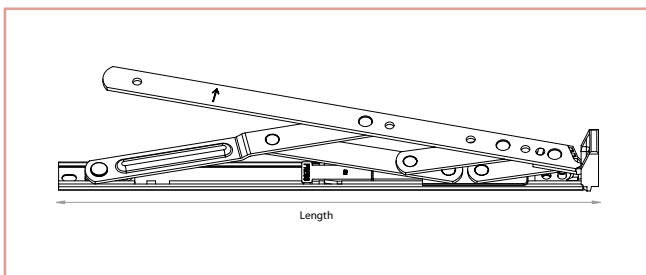

Vector Restrictor

- BBA assessed
- Integral child proof mechanism
- Built-in quick release
- Automatically resets when window is closed
- BS7950 enhanced security

A high security hinge with built in restrictor – the ultimate combination of safety and security.

Description

Vector Restrictor 13mm Stack Height

	Part Number	Unit	Box Qty
VTR12 12" Top Hung 13mm Vector Restrictor	45.1090.00.012	Pair	25
VTR16 16" Top Hung 13mm Vector Restrictor	45.1090.00.016	Pair	25
VTR20 20" Top Hung 13mm Vector Restrictor	45.1090.00.020	Pair	25
VTR24 24" Top Hung 13mm Vector Restrictor	45.1090.00.024	Pair	25

VSR12L 12" Side Hung Restrictor 13mm Vector Restrictor L/H	45.1090.01.012	Each	50
VSR16L 16" Heavy Duty Side Hung 13mm Vector Restrictor L/H	45.1090.01.016	Each	50
VSR12R 12" Side Hung Restrictor 13mm Vector Restrictor R/H	45.1090.02.012	Each	50
VSR16R 16" Heavy Duty Side Hung 13mm Vector Restrictor R/H	45.1090.02.016	Each	50