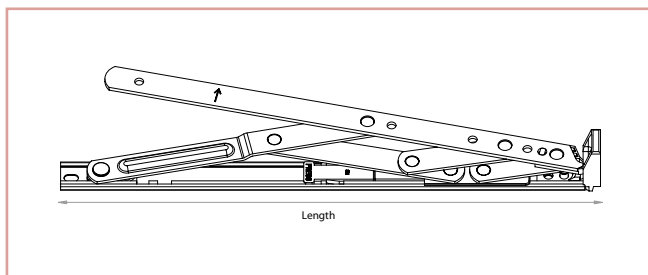

Vector Restrictor

- BBA assessed
- Integral child proof mechanism
- Built-in quick release
- Automatically resets when window is closed
- BS7950 enhanced security

A high security hinge with built in restrictor – the ultimate combination of safety and security.

Description

Vector Restrictor 13mm Stack Height

	Part Number	Unit	Box Qty
VTR12 12" Top Hung 13mm Vector Restrictor	45.1090.00.012	Pair	25
VTR16 16" Top Hung 13mm Vector Restrictor	45.1090.00.016	Pair	25
VTR20 20" Top Hung 13mm Vector Restrictor	45.1090.00.020	Pair	25
VTR24 24" Top Hung 13mm Vector Restrictor	45.1090.00.024	Pair	25

VSR12L 12" Side Hung Restrictor 13mm Vector Restrictor L/H	45.1090.01.012	Each	50
VSR16L 16" Heavy Duty Side Hung 13mm Vector Restrictor L/H	45.1090.01.016	Each	50
VSR12R 12" Side Hung Restrictor 13mm Vector Restrictor R/H	45.1090.02.012	Each	50
VSR16R 16" Heavy Duty Side Hung 13mm Vector Restrictor R/H	45.1090.02.016	Each	50