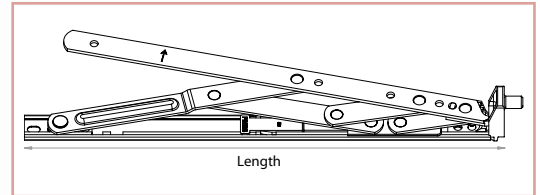

# Vector Plus Restrictor

- Secured by Design
- BBA assessed
- Integral child proof mechanism
- Built-in quick release
- Automatically resets when window is closed
- BS7950 enhanced Security

A high security hinge with built in restrictor – the ultimate combination for safety and security. The hinge complies with BS7950 high security for windows. Long and reliable working life tested to 30,000 cycles.

**Description**

**Vector Plus Restrictor 13mm Stack Height**

	<i>Part Number</i>	<i>Unit</i>	<i>Box Qty</i>
VPTR12 12" Top Hung 13mm Vector Plus Restrictor	45.1100.00.012	Pair	25
VPTR16 16" Top Hung 13mm Vector Plus Restrictor	45.1100.00.016	Pair	25
VPTR20 20" Top Hung 13mm Vector Plus Restrictor	45.1100.00.020	Pair	25
VPTR24 24" Top Hung 13mm Vector Plus Restrictor	45.1100.00.024	Pair	25

VPSR12L 12" Side Hung 13mm Vector Plus Restrictor L/H	45.1100.01.012	Each	50
VPSR16L 16" Heavy Duty Side Hung 13mm Vector Plus Restrictor L/H	45.1100.01.016	Each	50

VPSR12R 12" Side Hung 13mm Vector Plus Restrictor R/H	45.1100.02.012	Each	50
VPSR16R 16" Heavy Duty Side Hung 13mm Vector Plus Restrictor R/H	45.1100.02.016	Each	50