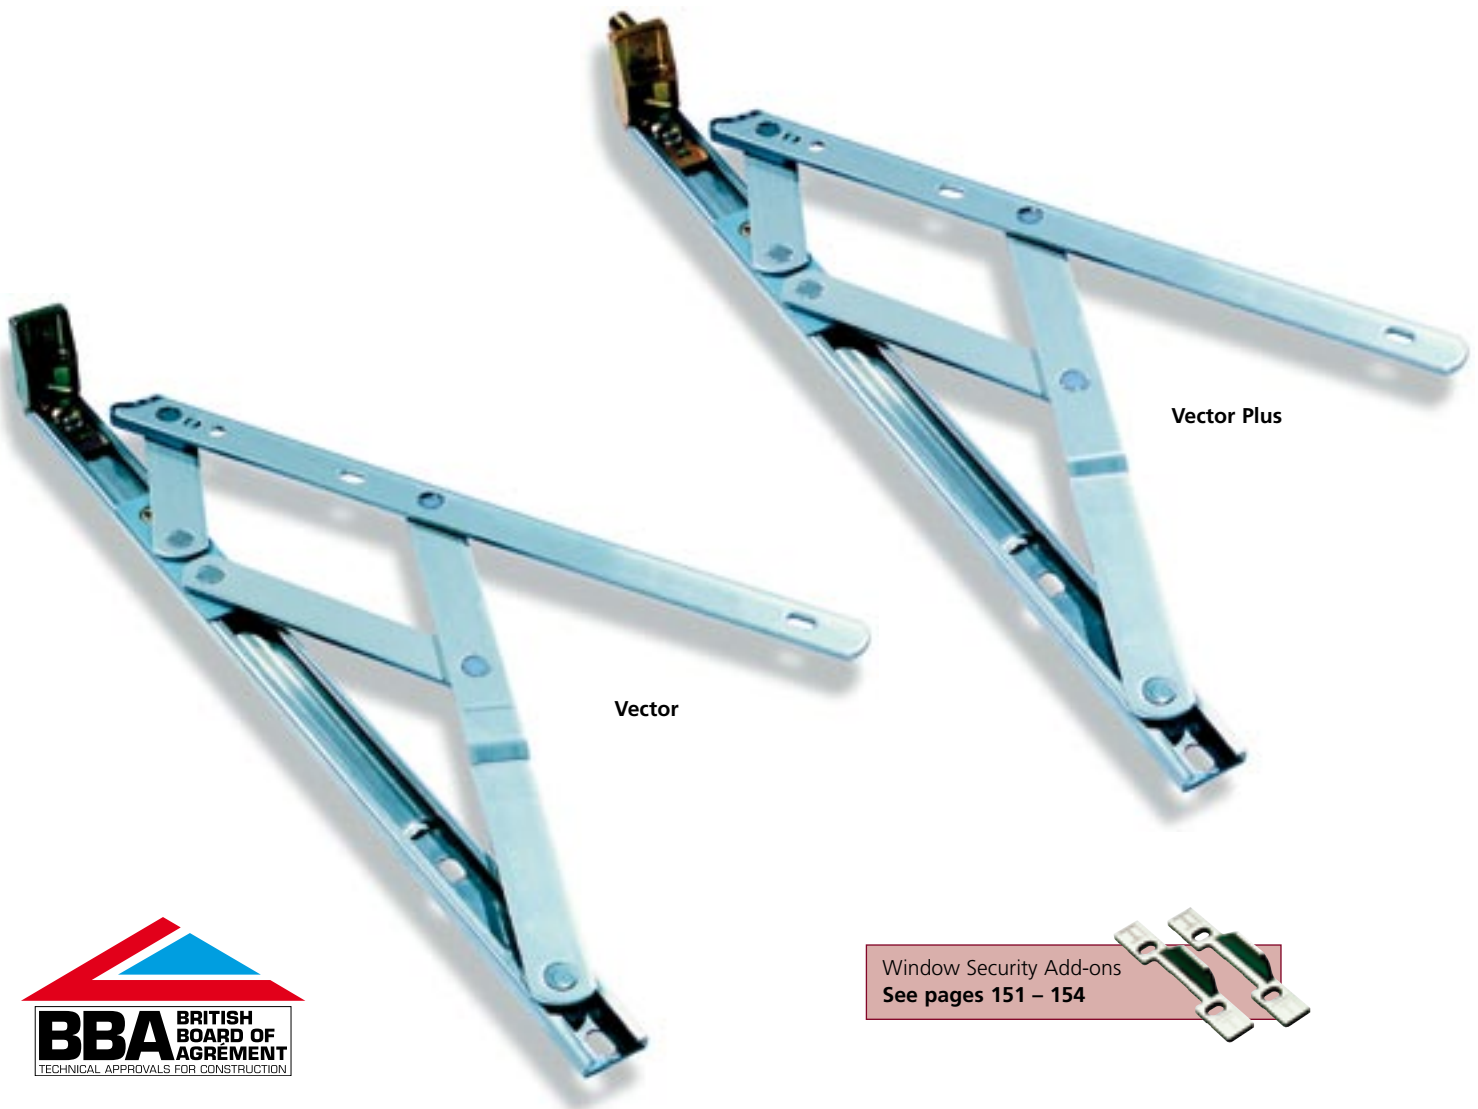

# Vector/Vector Plus High Security

- Secured by Design (Vector Plus)
- GGF approved
- BBA assessed
- Unique end cap and point design
- No loss of performance
- No additional fixings required
- BS7950 compliant – enhanced security
- 13mm, 16mm and 17mm stack height

Designed and manufactured to satisfy the increasing demand for window security in a user-friendly hinge which fits standard cavities and allows for final adjustment of the vent. This hinge gives real resistance to the burglar's jemmy.

The Vector Plus provides even higher security with an additional security pin locking into the frame, thus supporting compliance with BS7950 for enhanced window security.

**Description**

**Part No.**

**Unit Box Qty**

**Vector**

VT8 8" Top Hung 13mm	45.1070.00.008	Pair	25
VT10 10" Top Hung 13mm	45.1070.00.010	Pair	25
VT12 12" Top Hung 13mm	45.1070.00.012	Pair	25
VT16 16" Top Hung 13mm	45.1070.00.016	Pair	25
VT20 20" Top Hung 13mm	45.1070.00.020	Pair	25
VT24 24" Top Hung 13mm	45.1070.00.024	Pair	25
VS12 12" Side Hung 13mm	45.1070.01.012	Pair	25
VS16 16" Heavy Duty Side Hung 13mm	45.1070.01.016	Pair	25