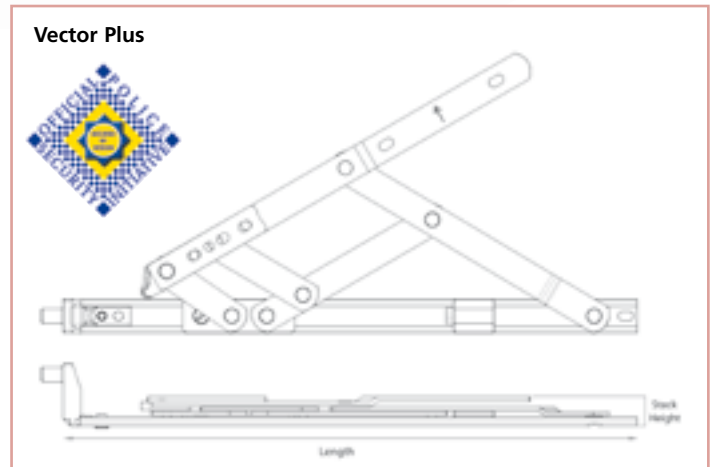

Vector/Vector Plus Highline

- Secured by Design (Vector Plus)

Enjoying the same features as Vector/Vector Plus, the Vector/Vector Plus Highline, is designed to suit systems, which require 17mm, stack height hinges. Also compliant with BS7950 for enhanced window security.

Vector Plus

- Enhanced security
- No additional fixings required
- Unique end cap and point design
- No loss of performance
- BS7950 – enhanced security

Description	Part No.	Unit	Box Qty
Vector Highline			
VT8H6 8" Top Hung 16mm	45.1310.00.008	Pair	25
VT10H6 10" Top Hung 16mm	45.1310.00.010	Pair	25
VT12H6 12" Top Hung 16mm	45.1310.00.012	Pair	25
VT16H6 16" Top Hung 16mm	45.1310.00.016	Pair	25
VT20H6 20" Top Hung 16mm	45.1310.00.020	Pair	25
VT24H6 24" Top Hung 16mm	45.1310.00.024	Pair	25
VS12H6 12" Side Hung 16mm	45.1310.01.012	Pair	25
VS16H6 16" Side Hung 16mm	45.1310.01.016	Pair	25

Description	Part No.	Unit	Box Qty
Vector Plus Highline			
VPT8H6 8" Top Hung 16mm	45.1200.04.008	Pair	25
VPT10H6 10" Top Hung 16mm	45.1200.04.010	Pair	25
VPT12H6 12" Top Hung 16mm	45.1200.04.012	Pair	25
VPT16H6 16" Top Hung 16mm	45.1200.04.016	Pair	25
VPT20H6 20" Top Hung 16mm	45.1200.04.020	Pair	25
VPT24H6 24" Top Hung 16mm	45.1200.04.024	Pair	25
VPS12H6 12" Side Hung 16mm	45.1200.03.012	Pair	25
VPS16H6 16" Heavy Duty Side Hung 16mm	45.1200.03.016	Pair	25

Description	Part No.	Unit	Box Qty
Vector Highline			
VT8H7 8" Top Hung 17mm	45.1300.00.008	Pair	25
VT10H7 10" Top Hung 17mm	45.1300.00.010	Pair	25
VT12H7 12" Top Hung 17mm	45.1300.00.012	Pair	25
VT16H7 16" Top Hung 17mm	45.1300.00.016	Pair	25
VT20H7 20" Top Hung 17mm	45.1300.00.020	Pair	25
VT24H7 24" Top Hung 17mm	45.1300.00.024	Pair	25
VS12H7 12" Side Hung 17mm	45.1300.01.012	Pair	25
VS16H7 16" Heavy Duty Side Hung 17mm	45.1300.01.016	Pair	25