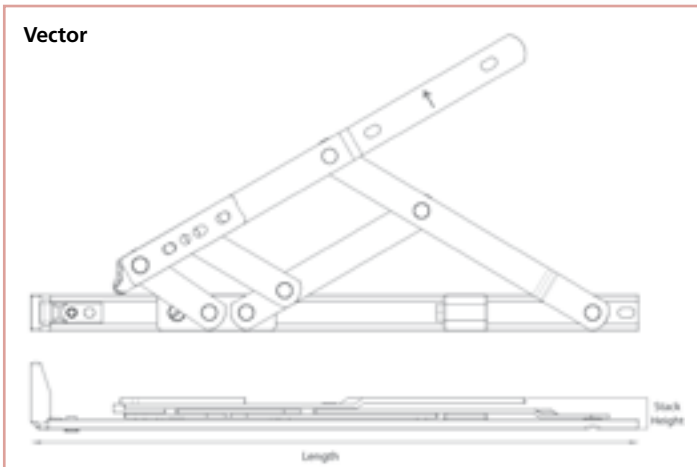

Vector/Vector Plus Highline

- Secured by Design (Vector Plus)

Enjoying the same features as Vector/Vector Plus, the Vector/Vector Plus Highline, is designed to suit systems, which require 17mm, stack height hinges. Also compliant with BS7950 for enhanced window security.

Vector Plus

- Enhanced security
- No additional fixings required
- Unique end cap and point design
- No loss of performance
- BS7950 – enhanced security

Description	Part No.	Unit	Box Qty
Vector Highline			
VT8H6 8" Top Hung 16mm	45.1310.00.008	Pair	25
VT10H6 10" Top Hung 16mm	45.1310.00.010	Pair	25
VT12H6 12" Top Hung 16mm	45.1310.00.012	Pair	25
VT16H6 16" Top Hung 16mm	45.1310.00.016	Pair	25
VT20H6 20" Top Hung 16mm	45.1310.00.020	Pair	25
VT24H6 24" Top Hung 16mm	45.1310.00.024	Pair	25
VS12H6 12" Side Hung 16mm	45.1310.01.012	Pair	25
VS16H6 16" Side Hung 16mm	45.1310.01.016	Pair	25

Description	Part No.	Unit	Box Qty
Vector Plus Highline			
VPT8H6 8" Top Hung 16mm	45.1200.04.008	Pair	25
VPT10H6 10" Top Hung 16mm	45.1200.04.010	Pair	25
VPT12H6 12" Top Hung 16mm	45.1200.04.012	Pair	25
VPT16H6 16" Top Hung 16mm	45.1200.04.016	Pair	25
VPT20H6 20" Top Hung 16mm	45.1200.04.020	Pair	25
VPT24H6 24" Top Hung 16mm	45.1200.04.024	Pair	25
VPS12H6 12" Side Hung 16mm	45.1200.03.012	Pair	25
VPS16H6 16" Heavy Duty Side Hung 16mm	45.1200.03.016	Pair	25

Description	Part No.	Unit	Box Qty
Vector Highline			
VT8H7 8" Top Hung 17mm	45.1300.00.008	Pair	25
VT10H7 10" Top Hung 17mm	45.1300.00.010	Pair	25
VT12H7 12" Top Hung 17mm	45.1300.00.012	Pair	25
VT16H7 16" Top Hung 17mm	45.1300.00.016	Pair	25
VT20H7 20" Top Hung 17mm	45.1300.00.020	Pair	25
VT24H7 24" Top Hung 17mm	45.1300.00.024	Pair	25
VS12H7 12" Side Hung 17mm	45.1300.01.012	Pair	25
VS16H7 16" Heavy Duty Side Hung 17mm	45.1300.01.016	Pair	25