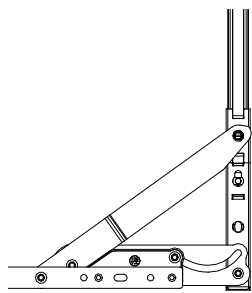

## KEY PRODUCT FEATURES

- Hinge allows sash to open fully to 90 degrees, giving maximum possible opening size for fire escape regulations.
- Head of the hinge held fast to provide greater weather resistance and high security.
- Superior internal strength - maximum 40kg load.
- Easy clean feature auto locks back into egress mode.
- One size suits all side hung applications up to 900mm wide.
- Stainless steel construction
- BBA accredited

## Product Specification

**Carl F**  
International

The Mega Egress Hinge is designed for use on casement window systems and is suitable for most side hung applications. Due to the superior integral strength, one hinge size can be used for all frame widths up to 900mm with a maximum load of 40kg.

This hinge helps windows to meet fire escape regulations, allowing the sash to open a full 90° from the corner of the frame.

The Easy Clean feature on the Mega Egress hinge, auto locks back into egress mode providing an additional safety feature. Carl F recommend, for safety reasons, that an immobiliser be fitted to the Easy Clean feature on sash widths above 600mm. (More information on the fitting instructions).

When closed, the head of the hinge is held fast to provide greater weather resistance and high security. Produced from stainless steel the Mega Egress Hinge also boasts high corrosion resistance. Tested to BS EN1670: 1998.