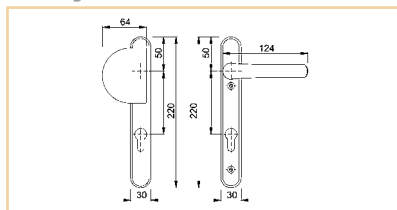

### Technical data:

Dimensions 220mm long,  
 122mm between screw centres,  
 30mm wide,  
 lever length 124mm x 65mm high,  
 pad length 64mm x 50mm high.

### Technical data:

Dimensions 220mm long,  
 122mm between screw centres,  
 30mm wide,  
 lever length 124mm x 65mm high,  
 pad length 91mm x 62mm high.