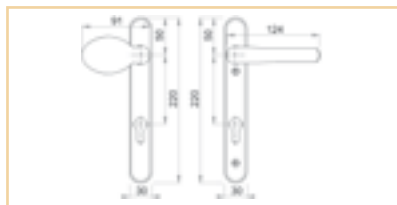

### Technical data:

Dimensions 220mm long,  
 122mm between screw centres,  
 30mm wide,  
 lever length 124mm x 65mm high,  
 pad length 64mm x 50mm high.

### Description

Description	Part No.	Box Qty
Hoppe Tokyo Lever/Fixed Pad Handle Set Black	42.3865.15.921	5
Hoppe Tokyo Lever/Fixed Pad Handle Set White	42.3865.30.921	5
Hoppe Tokyo Lever/Fixed Pad Handle Set F1 Silver	42.3865.61.921	5
Hoppe Tokyo Lever/Fixed Pad Handle Set F3 Gold	42.3865.63.921	5
Hoppe Tokyo Lever/Fixed Pad Handle Set F4 Bronze	42.3865.72.921	5

### Hoppe Tokyo Special Handles for French Doors

Internal Only Handle Set with Lever & Cylinder Hole	42.3857.15.920	1
Internal Only Handle Set with Lever & No Cylinder Hole	42.3857.**.920	1
External Blank Plate	42.3857.**.920	1

### Technical data:

Dimensions 220mm long,  
 122mm between screw centres,  
 30mm wide,  
 lever length 124mm x 65mm high,  
 pad length 91mm x 62mm high.