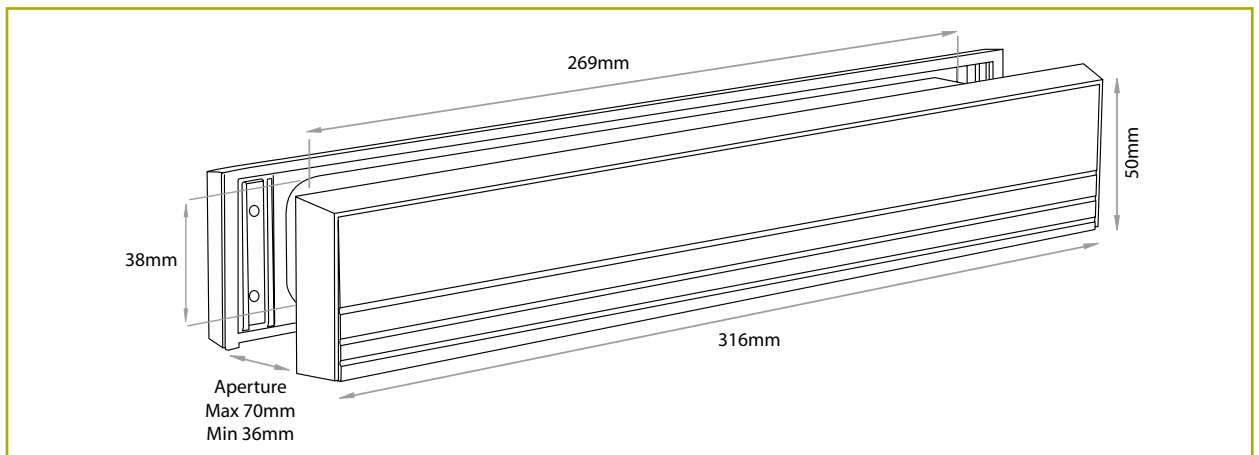

P203 Slim Master Letterplate

paddock

- All metal construction
- Telescopic nylon sleeve
- Suits slim mid-rails

Where a slim letterplate is required, the all metal construction of the Slim Master provides the ideal solution. It requires only 36mm aperture to house the slim sleeve and is extra long to accept large envelopes.

Tunnel size 36/75mm

Description *Part no.* *Box Qty*

P203 Slim Master Letterplate Set

36/75mm Polished Gold	42.9203.01.154	20
36/75mm Black	42.9203.15.154	20
36/75mm White	42.9203.30.304	20
36/75mm Silver	42.9203.61.154	20
36/75mm Polished Silver	42.9203.62.154	20

Silver

Gold

Black

White

Doorbolts Section
See pages 6 – 42

Door Knockers
See pages 96 – 98