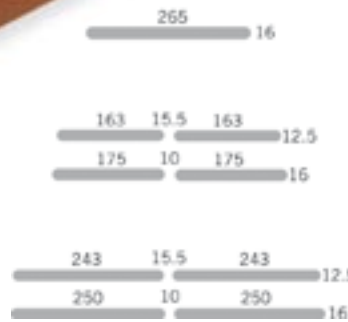

Slotvent 3000SF, 4000SF & 6000SF

- Available in a range of colours including mixed internal & external parts
- Front operated
- 12.5mm slot height
- Integral fly screen

Front operated to suit inward operating windows – preventing any contact with the opening sash. Suitable for a 12.5mm slot height, can be used singly or in pairs to comply with Building Regulations. Internal shutter can be removed for permanent ventilation. Pull cord shutter control is available.

Description	Part No	Equivalent Area		Colour	Box Qty
		Slot height 12.5mm	Slot height 16mm		
3000SF	49.5020.30.325	1800	2500	White	50
	49.5020.32.325	1800	2500	Brown	50
	49.5020.34.325	1800	2500	Tan	50
	49.5030.32.325	1800	2500	White/Brown	50
	49.5030.34.325	1800	2500	White/Tan	50
4000SF	49.5020.30.400	2700	3200	White	50
	49.5020.32.400	2700	3200	Brown	50
	49.5020.34.400	2700	3200	Tan	50
	49.5030.32.400	2700	3200	White/Brown	50
	49.5030.34.400	2700	3200	White/Tan	50
6000SF	49.5020.30.500	3400	4200	White	50
	49.5020.32.500	3400	4200	Brown	50
	49.5020.34.500	3400	4200	Tan	50
	49.5030.32.500	3400	4200	White/Brown	50
	49.5030.34.500	3400	4200	White/Tan	50