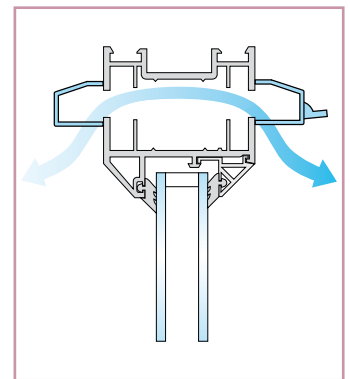

Slotvent 3000SF, 4000SF & 6000SF

- Available in a range of colours including mixed internal & external parts
- Front operated
- 12.5mm slot height
- Integral fly screen

Front operated to suit inward operating windows – preventing any contact with the opening sash. Suitable for a 12.5mm slot height, can be used singly or in pairs to comply with Building Regulations. Internal shutter can be removed for permanent ventilation. Pull cord shutter control is available.

Description	Part No	Equivalent Area		Colour	Box Qty
		Slot height 12.5mm	Slot height 16mm		
3000SF	49.5020.30.325	1800	2500	White	50
	49.5020.32.325	1800	2500	Brown	50
	49.5020.34.325	1800	2500	Tan	50
	49.5030.32.325	1800	2500	White/Brown	50
	49.5030.34.325	1800	2500	White/Tan	50
4000SF	49.5020.30.400	2700	3200	White	50
	49.5020.32.400	2700	3200	Brown	50
	49.5020.34.400	2700	3200	Tan	50
	49.5030.32.400	2700	3200	White/Brown	50
	49.5030.34.400	2700	3200	White/Tan	50
6000SF	49.5020.30.500	3400	4200	White	50
	49.5020.32.500	3400	4200	Brown	50
	49.5020.34.500	3400	4200	Tan	50
	49.5030.32.500	3400	4200	White/Brown	50
	49.5030.34.500	3400	4200	White/Tan	50

Pull cord vents for	Part No	Colour
3000SPCW	49.5020.30.203	White
3000SPCB	49.5020.32.203	Brown
4000SPCW	49.5020.30.404	White
4000SPCB	49.5020.32.404	Brown