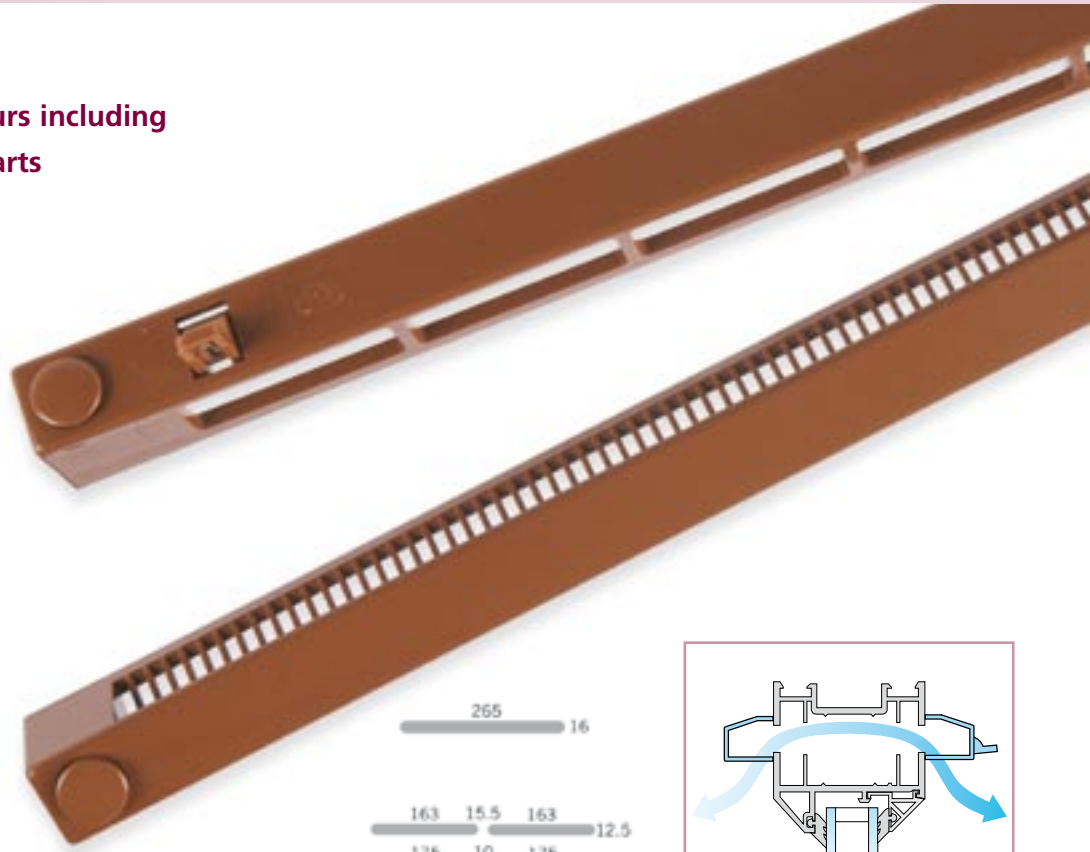

Slotvent 3000SF, 4000SF & 6000SF

- Available in a range of colours including mixed internal & external parts
- Front operated
- 12.5mm slot height
- Integral fly screen

Front operated to suit inward operating windows – preventing any contact with the opening sash. Suitable for a 12.5mm slot height, can be used singly or in pairs to comply with Building Regulations. Internal shutter can be removed for permanent ventilation. Pull cord shutter control is available.

Description	Part No	Equivalent Area		Colour	Box Qty
		Slot height 12.5mm	Slot height 16mm		
3000SF	49.5020.30.325	1800	2500	White	50
	49.5020.32.325	1800	2500	Brown	50
	49.5020.34.325	1800	2500	Tan	50
	49.5030.32.325	1800	2500	White/Brown	50
	49.5030.34.325	1800	2500	White/Tan	50
4000SF	49.5020.30.400	2700	3200	White	50
	49.5020.32.400	2700	3200	Brown	50
	49.5020.34.400	2700	3200	Tan	50
	49.5030.32.400	2700	3200	White/Brown	50
	49.5030.34.400	2700	3200	White/Tan	50
6000SF	49.5020.30.500	3400	4200	White	50
	49.5020.32.500	3400	4200	Brown	50
	49.5020.34.500	3400	4200	Tan	50
	49.5030.32.500	3400	4200	White/Brown	50
	49.5030.34.500	3400	4200	White/Tan	50

Pull cord vents for	Part No	Colour
3000SPCW	49.5020.30.203	White
3000SPCB	49.5020.32.203	Brown
4000SPCW	49.5020.30.404	White
4000SPCB	49.5020.32.404	Brown