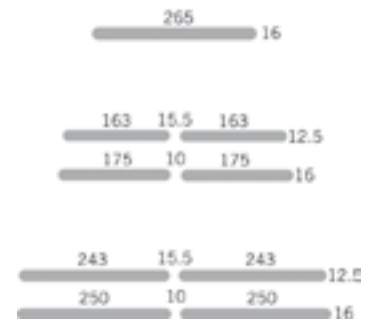

Slotvent 3000SB & 4000SB

- Bottom operated
- 12.5mm slot height
- Integral fly screen
- Available in the standard colour range, plus mixed colours, white with tan or brown

Bottom operated to suit installation in the factory, minimising the risk of damage during storage or delivery. Can be used singly or in pairs as may be required to comply with Building Regulations. Internal shutter can be removed for permanent ventilation.

Description	Part No	Equivalent Area		Colour	Box Qty
		Slot height 12.5mm	Slot height 16mm		
3000SB	49.5020.30.326	1800	2500	White	50
	49.5020.32.326	1800	2500	Brown	50
	49.5020.34.326	1800	2500	Tan	50
	49.5030.32.200	1800	2500	White/Brown	50
	49.5020.34.327	1800	2500	White/Tan	50
4000SB	49.5020.30.401	2700	3200	White	50
	49.5020.32.401	2700	3200	Brown	50
	49.5020.34.400	2700	3200	Tan	50
	49.5030.32.400	2700	3200	White/Brown	50
	49.5030.34.400	2700	3200	White/Tan	50