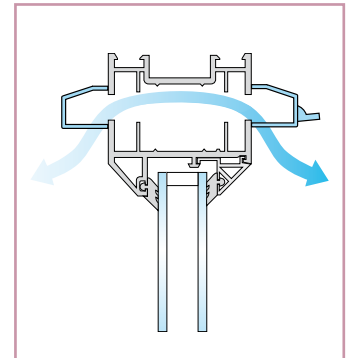

Slotvent 3000SB & 4000SB

- Bottom operated
- 12.5mm slot height
- Integral fly screen
- Available in the standard colour range, plus mixed colours, white with tan or brown

Bottom operated to suit installation in the factory, minimising the risk of damage during storage or delivery. Can be used singly or in pairs as may be required to comply with Building Regulations. Internal shutter can be removed for permanent ventilation.

Description	Part No	Equivalent Area		Colour	Box Qty
		Slot height 12.5mm	Slot height 16mm		
3000SB	49.5020.30.326	1800	2500	White	50
	49.5020.32.326	1800	2500	Brown	50
	49.5020.34.326	1800	2500	Tan	50
	49.5030.32.200	1800	2500	White/Brown	50
	49.5020.34.327	1800	2500	White/Tan	50
4000SB	49.5020.30.401	2700	3200	White	50
	49.5020.32.401	2700	3200	Brown	50
	49.5020.34.400	2700	3200	Tan	50
	49.5030.32.400	2700	3200	White/Brown	50
	49.5030.34.400	2700	3200	White/Tan	50

Pull cord vents for	Part No	Colour
3000SPCW	49.5020.30.203	White
3000SPCB	49.5020.32.203	Brown
4000SPCW	49.5020.30.404	White
4000SPCB	49.5020.32.404	Brown