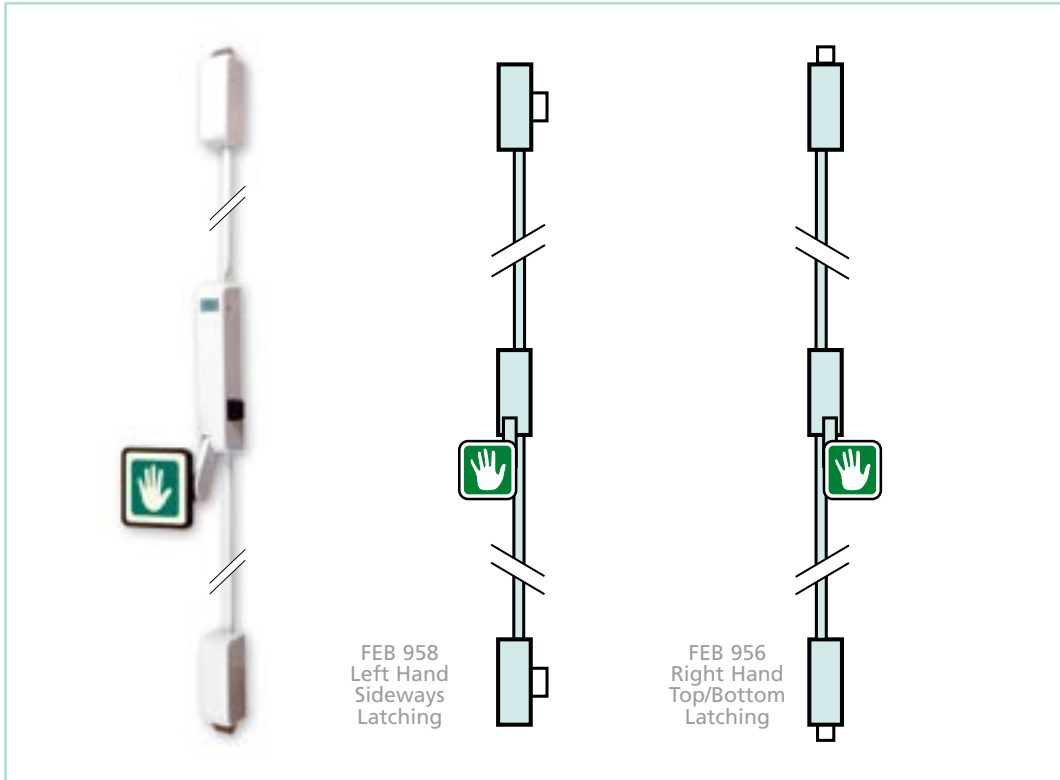

Panic Exit Hardware FEB Superseries 95

Description

Part No.

Box Qty

FEB 956 Top/Bottom Latching

FEB 956 Push Pad Top/Bottom Latching White Left Hand	98.3000.01.956	1
FEB 956 Push Pad Top/Bottom Latching White Right Hand	98.3000.02.956	1
FEB 956 Push Pad Top/Bottom Latching Silver Left Hand	98.4000.01.956	1
FEB 956 Push Pad Top/Bottom Latching Silver Right Hand	98.4000.02.956	1

FEB 958 Sideways Latching

FEB 958 Push Pad Sideways Latching White Left Hand	98.3000.01.958	1
FEB 958 Push Pad Sideways Latching White Right Hand	98.3000.02.958	1
FEB 958 Push Pad Sideways Latching Silver Left Hand	98.3000.01.958	1
FEB 958 Push Pad Sideways Latching Silver Right Hand	98.3000.02.958	1