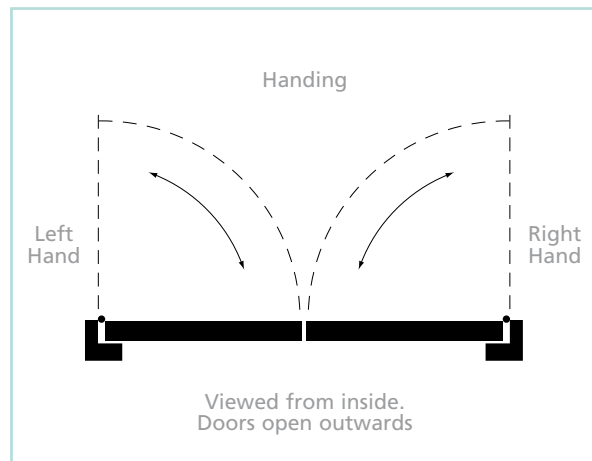

Products tested to EN1125 are for use in public places, schools, shops etc where a full width horizontal bar must be fitted.

Products tested to EN179 should only be used where the occupants of the building are familiar with the emergency exit and its hardware and where panic situations are not foreseen.

Double Doors

For double doors, use the sideways latching product on the master door and top and bottom latching on the slave door.

Striker Plates

A full range of profile related plates are available. Please advise material and profile when placing your order.

Outside Access

Outside Access Kit available. Kit comprises profile cylinder (choice of three sizes), lever handle and escutcheon plate.

Description

Description	Part No.	Box Qty
FEB 957 Reversible Panic Bolt Top/Bottom Lock Silver	98.2000.00.957	1
Outside Access Kit to Suit Doors up to 53mm Thick – White	98.1500.30.050	1
Outside Access Kit to Suit Doors up to 53mm Thick – Silver	98.1500.61.050	1
Outside Access Kit to Suit Doors up to 63mm Thick – White	98.1500.30.065	1
Outside Access Kit to Suit Doors up to 63mm Thick – Silver	98.1500.61.065	1
Outside Access Kit to Suit Doors up to 80mm Thick – White	98.1500.30.082	1
Outside Access Kit to Suit Doors up to 80mm Thick – Silver	98.1500.61.082	1