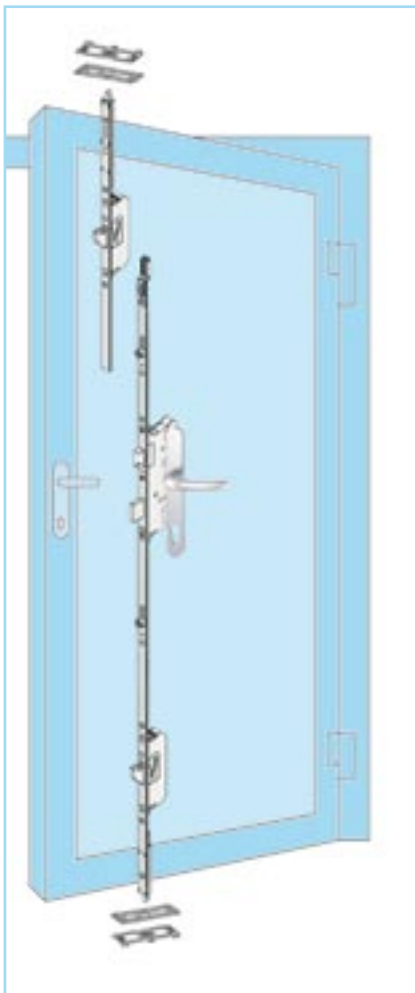

Non Standard Doors Tall and Small

One-piece multi-point door locks as illustrated on pages 24 – 27 are designed to suit standard height doors up to 2200mm, and are designed for a handle height in the region of 1050mm.

Where doors are particularly tall, or shorter than usual, FUHR have provided components that satisfy even the most unusual requirements.

Description	Part No.	Box Qty	Door height		Handle height	
			Min	Max.	Min.	Max.
Low Door Height 3 Piece Assembly, 2 Rollers, 2 Mushrooms, Latch and Deadbolt						
856R Centre Section 35mm	42.3857.92.356	5				
DXSF04 400mm Connector	46.3010.93.400	50	1490	2000	740	990
DMEP1 Corner 150 x 150 with Mushroom	40.2204.99.005	50				
Low Door Height 3 Piece Assembly, 2 Hooks, 4 Rollers, 2 Shoot Bolts, Latch and Deadbolt						
859 Type 19	42.3859.92.359	5				
MV150 Reverse Top Shoot Bolt	42.3500.93.150	50	1710	2180	900	1060
MV15018 Bottom Shoot Bolt	42.3500.93.153	50				
Low Door Height 2 Piece Assembly, 2 Hooks, 2 Rollers, 2 Shoot Bolts, Latch and Deadbolt						
856 Type 6 Bottom Extension 35mm	42.3856.92.365	5	1800	2020		
MA0673G Top Hook, Shoot Bolt Extension	42.3600.93.664	10				
Low Door Height 2 Piece Assembly, 2 Rollers, 2 Shoot Bolts, Latch and Deadbolt						
856 Type 5 Bottom Section 35mm	42.3856.92.356	5	1810	2120	960	
MA06G620 Top Reverse Action Extension	42.3600.93.609	10				
Low Door Height 3 Piece Assembly, 2 Rollers, 2 Shoot Bolts, Latch and Deadbolt						
856R Centre Section 35mm	42.3857.92.356	5				
MA06G620 Top Reverse Action Extension	42.3600.93.609	10	1600	2120	840	1020
MA0669 Bottom Extension	42.3600.93.659	10				
Low Door Height 5 Piece Assembly, 2 Hooks, 2 Rollers, Latch and Deadbolt						
856R Centre Section 35mm	42.3857.92.356	5				
DXVL200S 200mm Extension	40.2204.99.200	50				
DMVL400 Extension No Roller	40.2204.99.400	50	1690	2150	905	960
MA0633 Top Hook Extension	42.3000.93.633	5				
MAU633 Bottom Extension	42.3001.93.633	5				
Tall Door Height 3 Piece Assembly, 2 Hooks, 4 Rollers, 2 Shoot Bolts, Latch and Deadbolt						
859 Type 17	42.3859.92.357	5				
MV150 Reverse Top Shoot Bolt	42.3500.93.150	50	2060	2200	1035	1050
MV15018 Bottom Shoot Bolt	42.3500.93.153	50