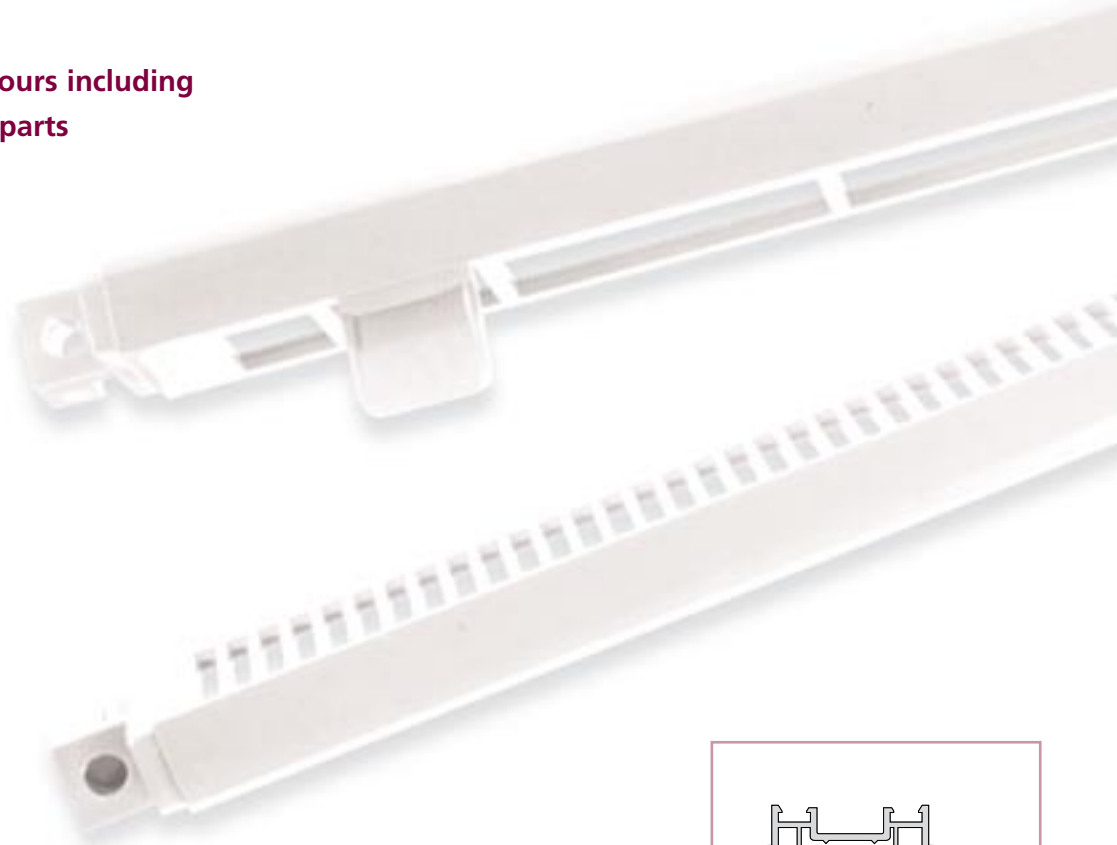

Slotvent 2000L & 4000L

- Available in a range of colours including mixed internal & external parts
- Slimline
- Bottom operated
- Controllable
- Integral fly screen

Slimline vents, ideal for low profile window frames require a slot only 10mm high. Internal units, operated with bottom-mounted controller for a positive seal. Shutter can be removed for permanent ventilation. External units include integral fly screen.

Description	Part No	Equivalent Area (mm ²)	Colour	Box Qty
Clip Fit	2000LB 49.5020.30.202	1600	White	50
	49.5020.32.202	1600	Brown	50
	49.5020.34.230	1600	Tan	50
	49.5030.32.202	1600	White/Brown	50
	49.5030.34.202	1600	White/Tan	50
4000LB	49.5020.30.402	3200	White	50
	49.5020.32.402	3200	Brown	50
	49.5020.34.402	3200	Tan	50
	49.5030.32.402	3200	White/Brown	50
	49.5030.34.402	3200	White/Tan	50