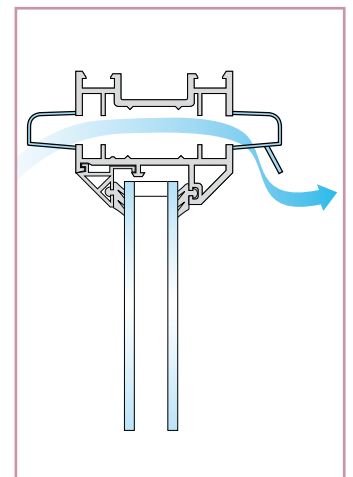

Slotvent 2000L & 4000L

- Available in a range of colours including mixed internal & external parts
- Slimline
- Bottom operated
- Controllable
- Integral fly screen

Slimline vents, ideal for low profile window frames require a slot only 10mm high. Internal units, operated with bottom-mounted controller for a positive seal. Shutter can be removed for permanent ventilation. External units include integral fly screen.

Description	Part No	Equivalent Area (mm ²)	Colour	Box Qty
Clip Fit	2000LB 49.5020.30.202	1600	White	50
	49.5020.32.202	1600	Brown	50
	49.5020.34.230	1600	Tan	50
	49.5030.32.202	1600	White/Brown	50
	49.5030.34.202	1600	White/Tan	50
4000LB	49.5020.30.402	3200	White	50
	49.5020.32.402	3200	Brown	50
	49.5020.34.402	3200	Tan	50
	49.5030.32.402	3200	White/Brown	50
	49.5030.34.402	3200	White/Tan	50