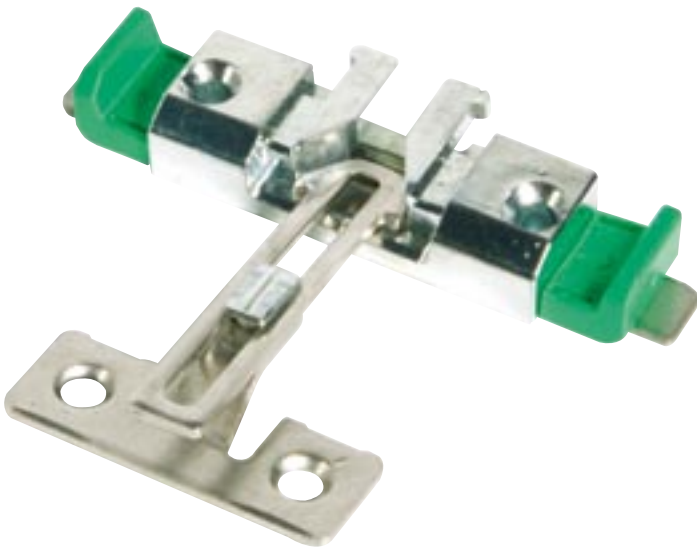

# Security Add-ons for Windows

- Boa restrictor
- Open inward restrictor

## Boa Restrictor

- 2 handed operation
- Non key operated
- Automatic re-engagement
- When opened, it will take up to 600N of pressure

The Boa Restrictor is designed to give 100mm initial opening, it requires 2 handed operation to open the window and automatically re-engages when closing the sash.

Fabricator friendly, it fits inline with friction stays and incorporates run-up blocks. It is fully concealed and can be retro-fitted.

<i>Description</i>	<i>Part No.</i>	<i>Box Qty</i>
Boa Restrictor 13mm	98.8600.61.113	50
Boa Restrictor 17mm	98.8600.61.117	50

## Open Inward Restrictor

Allows inward opening windows to be restricted, when required i.e. safety for children. Incorporates finger operated release.

<i>Description</i>	<i>Part No.</i>	<i>Box Qty</i>
JP7061LX Restrictor – Left Hand	44.5111.93.704	25
JP7061RX Restrictor – Right Hand	44.5111.93.705	25