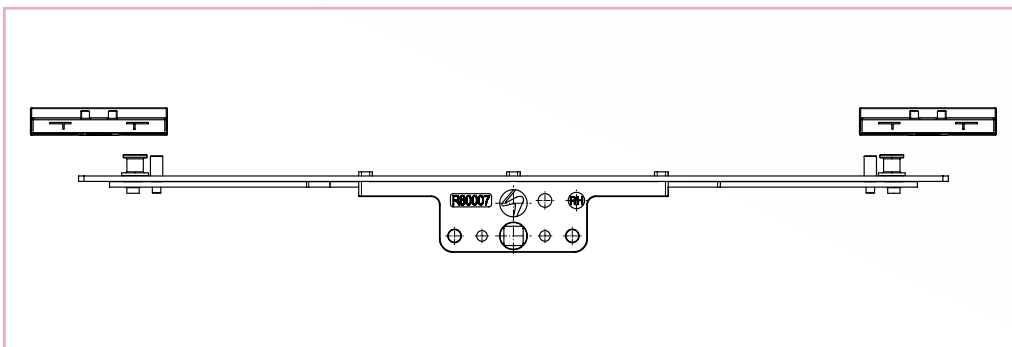

Defender Security Locking Bar

A high security lock designed to exceed BS7950, the industry standard for window security. The Defender's durability has been proven in cycle tests to exceed 30,000 cycles, and corrosion resistance to more than 500 hours salt spray test. It is made from austenitic stainless steel.

Installation is quick and straightforward with minimal number of screw fixings, and no cropping or bar adjustment.

The Enhanced Defender locking bar is available in both 20mm and 22mm backsets, also with 2 mushroom height variants of 7.7 and 9mm.

Profile specific keeps are available for leading profile systems, please refer to page 113.

- Quick to fit
- 10 year guarantee
- Secured by Design
- Tested to BS7950
- Durable and abuse tolerant
- No cropping or bar adjustment
- Minimum screw fixing required