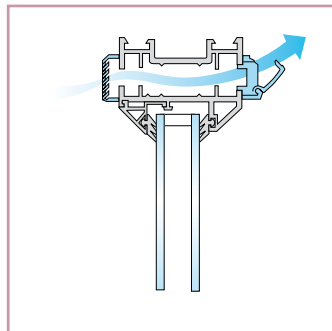

The stylish D-type range of slotvents provides unobtrusive ventilation for PVC-u or timber windows. The patented design of the fly screen's hydro-shedding fins ensures rain falls away from the window frame. HD Vents require an 18mm high slot and can then be used where there is a constraint on slot width.

Description	Part No	Equivalent Area		Colour	Box Qty
		Slot height 13mm	Slot height 16mm		
Front operated	2000DF 49.5020.30.231	1400	1700	White	50
	49.5020.32.241	1400	1700	Brown	50
	49.5020.34.263	1400	1700	Tan	50
	49.5030.32.263	1400	1700	White/Brown	50
	49.5030.34.263	1400	1700	White Tan	50
	4000DF	49.5020.30.431	2800	3300	White
49.5020.32.441		2800	3300	Brown	50
49.5020.34.431		2800	3300	Tan	50
49.5030.32.763		2800	3300	White/Brown	50
49.5030.34.763		2800	3300	White/Tan	50
Slot height 18mm					
8000HDF	49.5020.30.804	6400		White	50
	49.5020.32.804	6400		Brown	50
	49.5020.34.804	6400		Tan	50
	49.5030.32.863	6400		White/Brown	50
	49.5030.34.863	6400		White/Tan	50