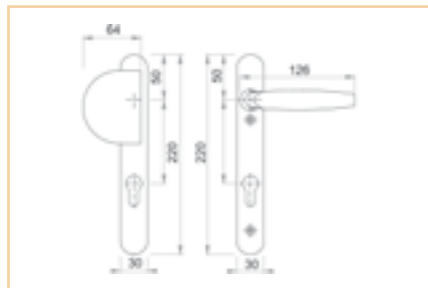

Atlanta Lever/Fixed Pad

Atlanta Lever/Moving Pad

Atlanta Lever/Fixed Pad

Technical data:

Dimensions 220mm long,
122mm between screw centres,
30mm wide, 126mm lever length.

Description	Part No.	Box Qty
Hoppe Atlanta Lever/Fixed Pad Handle Set Black	42.3455.15.921	5
Hoppe Atlanta Lever/Fixed Pad Handle Set White	42.3455.30.921	5
Hoppe Atlanta Lever/Fixed Pad Handle Set F1 Silver	42.3455.61.921	5
Hoppe Atlanta Lever/Fixed Pad Handle Set F3 Gold	42.3455.63.921	5
Hoppe Atlanta Lever/Fixed Pad Handle Set F4 Bronze	42.3455.72.921	5

Atlanta Lever/Moving Pad

Technical data:

Dimensions 220mm long,
122mm between screw centres,
30mm wide, 126mm lever length.

Description	Part No.	Box Qty
Hoppe Atlanta Lever/Moving Pad Handle Set Black	42.3450.15.921	5
Hoppe Atlanta Lever/Moving Pad Handle Set White	42.3450.30.921	5
Hoppe Atlanta Lever/Moving Pad Handle Set F1 Silver	42.3450.61.921	5
Hoppe Atlanta Lever/Moving Pad Handle Set F3 Gold	42.3450.63.921	5
Hoppe Atlanta Lever/Moving Pad Handle Set F4 Bronze	42.3450.72.921	5
Hoppe Atlanta Lever/Moving Pad Handle Set Chrome	42.3450.74.921	5
Hoppe Atlanta Lever/Moving Pad Handle Set Brass	42.3450.81.921	5