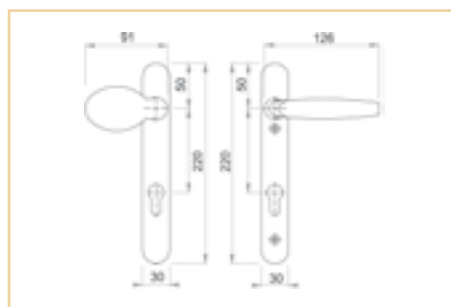

Atlanta Lever/Fixed Pad

Atlanta Lever/Moving Pad

Atlanta Lever/Fixed Pad

Technical data:

Dimensions 220mm long,
122mm between screw centres,
30mm wide, 126mm lever length.

Description	Part No.	Box Qty
Hoppe Atlanta Lever/Fixed Pad Handle Set Black	42.3455.15.921	5
Hoppe Atlanta Lever/Fixed Pad Handle Set White	42.3455.30.921	5
Hoppe Atlanta Lever/Fixed Pad Handle Set F1 Silver	42.3455.61.921	5
Hoppe Atlanta Lever/Fixed Pad Handle Set F3 Gold	42.3455.63.921	5
Hoppe Atlanta Lever/Fixed Pad Handle Set F4 Bronze	42.3455.72.921	5

Atlanta Lever/Moving Pad

Technical data:

Dimensions 220mm long,
122mm between screw centres,
30mm wide, 126mm lever length.

Description	Part No.	Box Qty
Hoppe Atlanta Lever/Moving Pad Handle Set Black	42.3450.15.921	5
Hoppe Atlanta Lever/Moving Pad Handle Set White	42.3450.30.921	5
Hoppe Atlanta Lever/Moving Pad Handle Set F1 Silver	42.3450.61.921	5
Hoppe Atlanta Lever/Moving Pad Handle Set F3 Gold	42.3450.63.921	5
Hoppe Atlanta Lever/Moving Pad Handle Set F4 Bronze	42.3450.72.921	5
Hoppe Atlanta Lever/Moving Pad Handle Set Chrome	42.3450.74.921	5
Hoppe Atlanta Lever/Moving Pad Handle Set Brass	42.3450.81.921	5